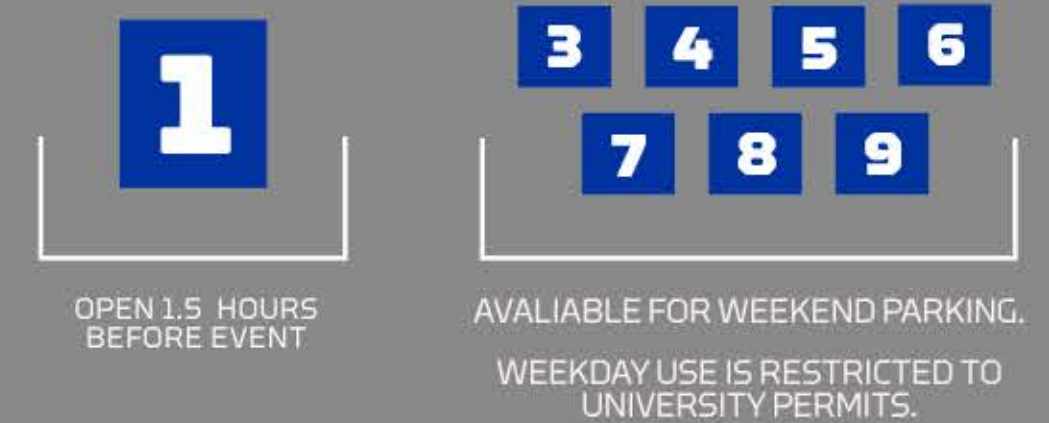

# MEMORIAL COLISEUM EVENT PARKING MAP

- 1** South Limestone Garage
- 3** High Street Lot
- 4** E Maxwell Lot
- 5** Joe Craft Center Lot
- 6** College View Lot
- 7** Alumni Center Lot
- 8** Career Center Lot
- 9** Linden Walk Lot
- 10** Gatton Student Center Lot

- 5** Primary use is for limited mobility/ADA parking. Used for general public as capacity allows.
- 10** Hourly pay-to-park option. Availability based on the Gatton Student Center event schedule.

OPEN 1.5 HOURS BEFORE EVENT

AVAILABLE FOR WEEKEND PARKING. WEEKDAY USE IS RESTRICTED TO UNIVERSITY PERMITS.

CEREMONY GUEST ENTRANCE

STUDENT, FACULTY & STAFF ENTRANCE