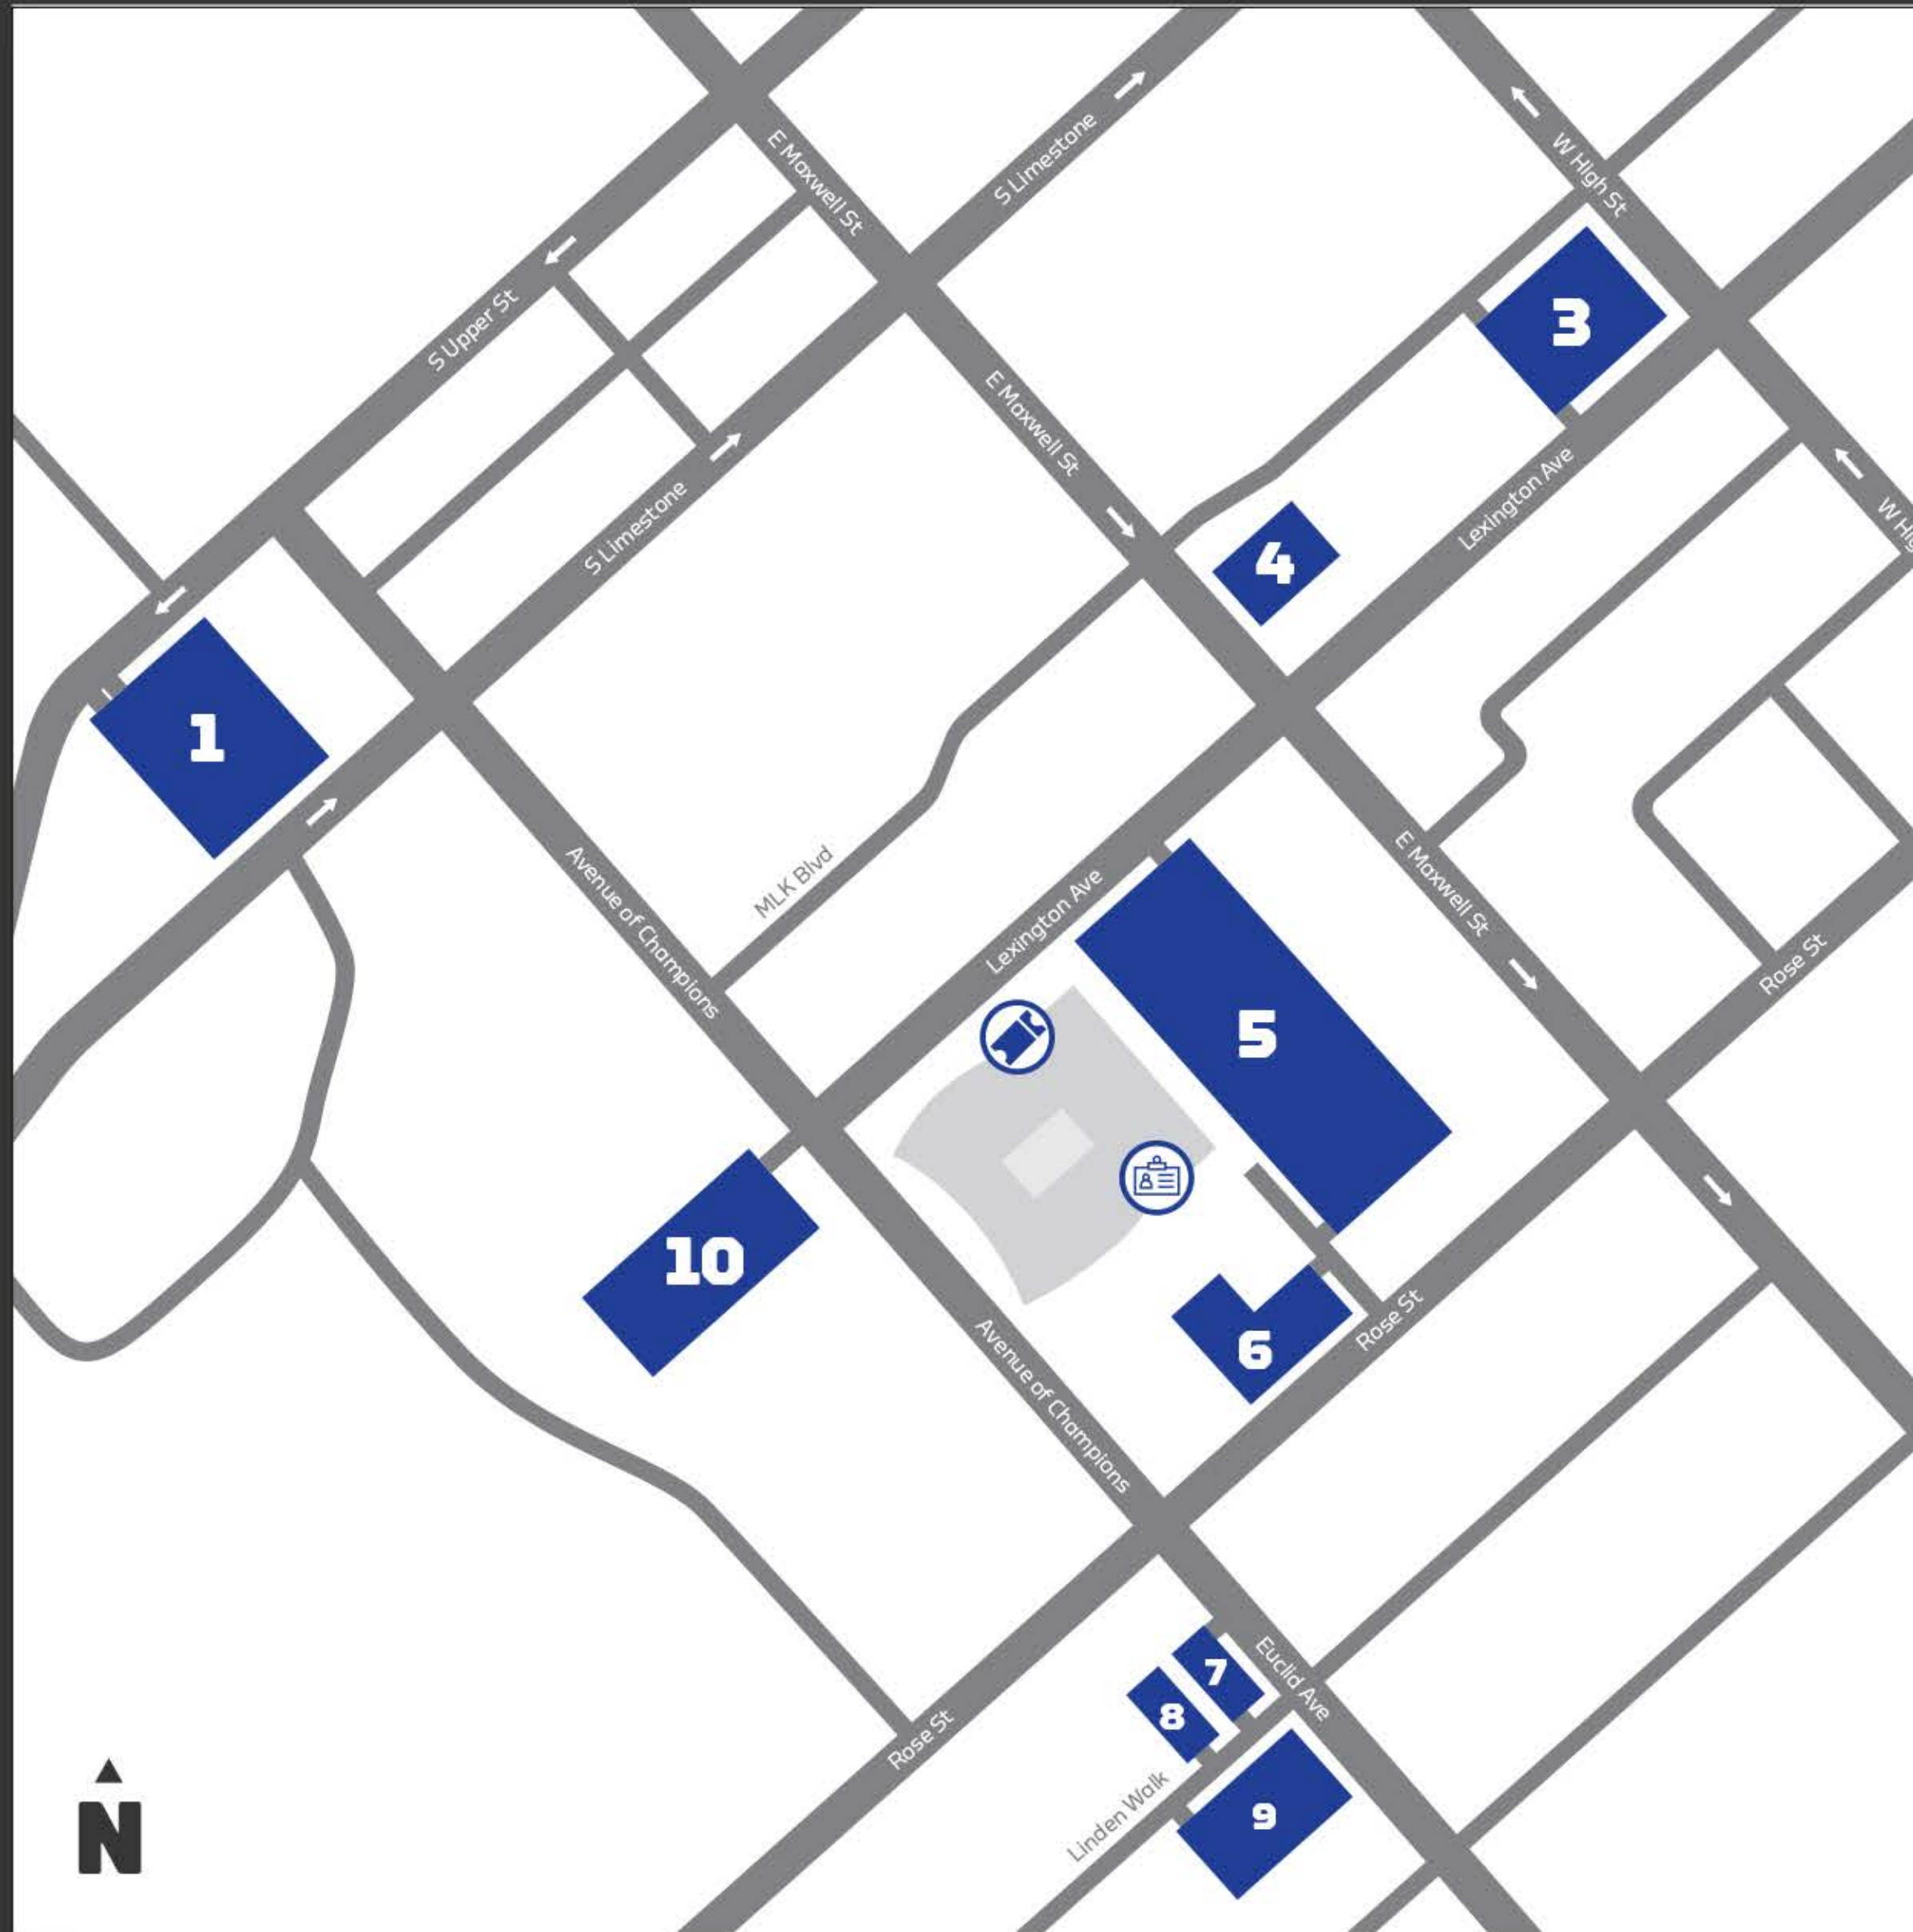

# MEMORIAL COLISEUM EVENT PARKING MAP

- 1** South Limestone Garage
- 3** High Street Lot
- 4** E Maxwell Lot
- 5** Joe Craft Center Lot
- 6** College View Lot
- 7** Alumni Center Lot
- 8** Career Center Lot
- 9** Linden Walk Lot
- 10** Gatton Student Center Lot

- 5** Primary use is for limited mobility/ADA parking. Used for general public as capacity allows.
- 10** Hourly pay-to-park option. Availability based on the Gatton Student Center event schedule.

OPEN 1.5 HOURS BEFORE EVENT

AVAILABLE FOR WEEKEND PARKING. WEEKDAY USE IS RESTRICTED TO UNIVERSITY PERMITS.

CEREMONY GUEST ENTRANCE

STUDENT, FACULTY & STAFF ENTRANCE