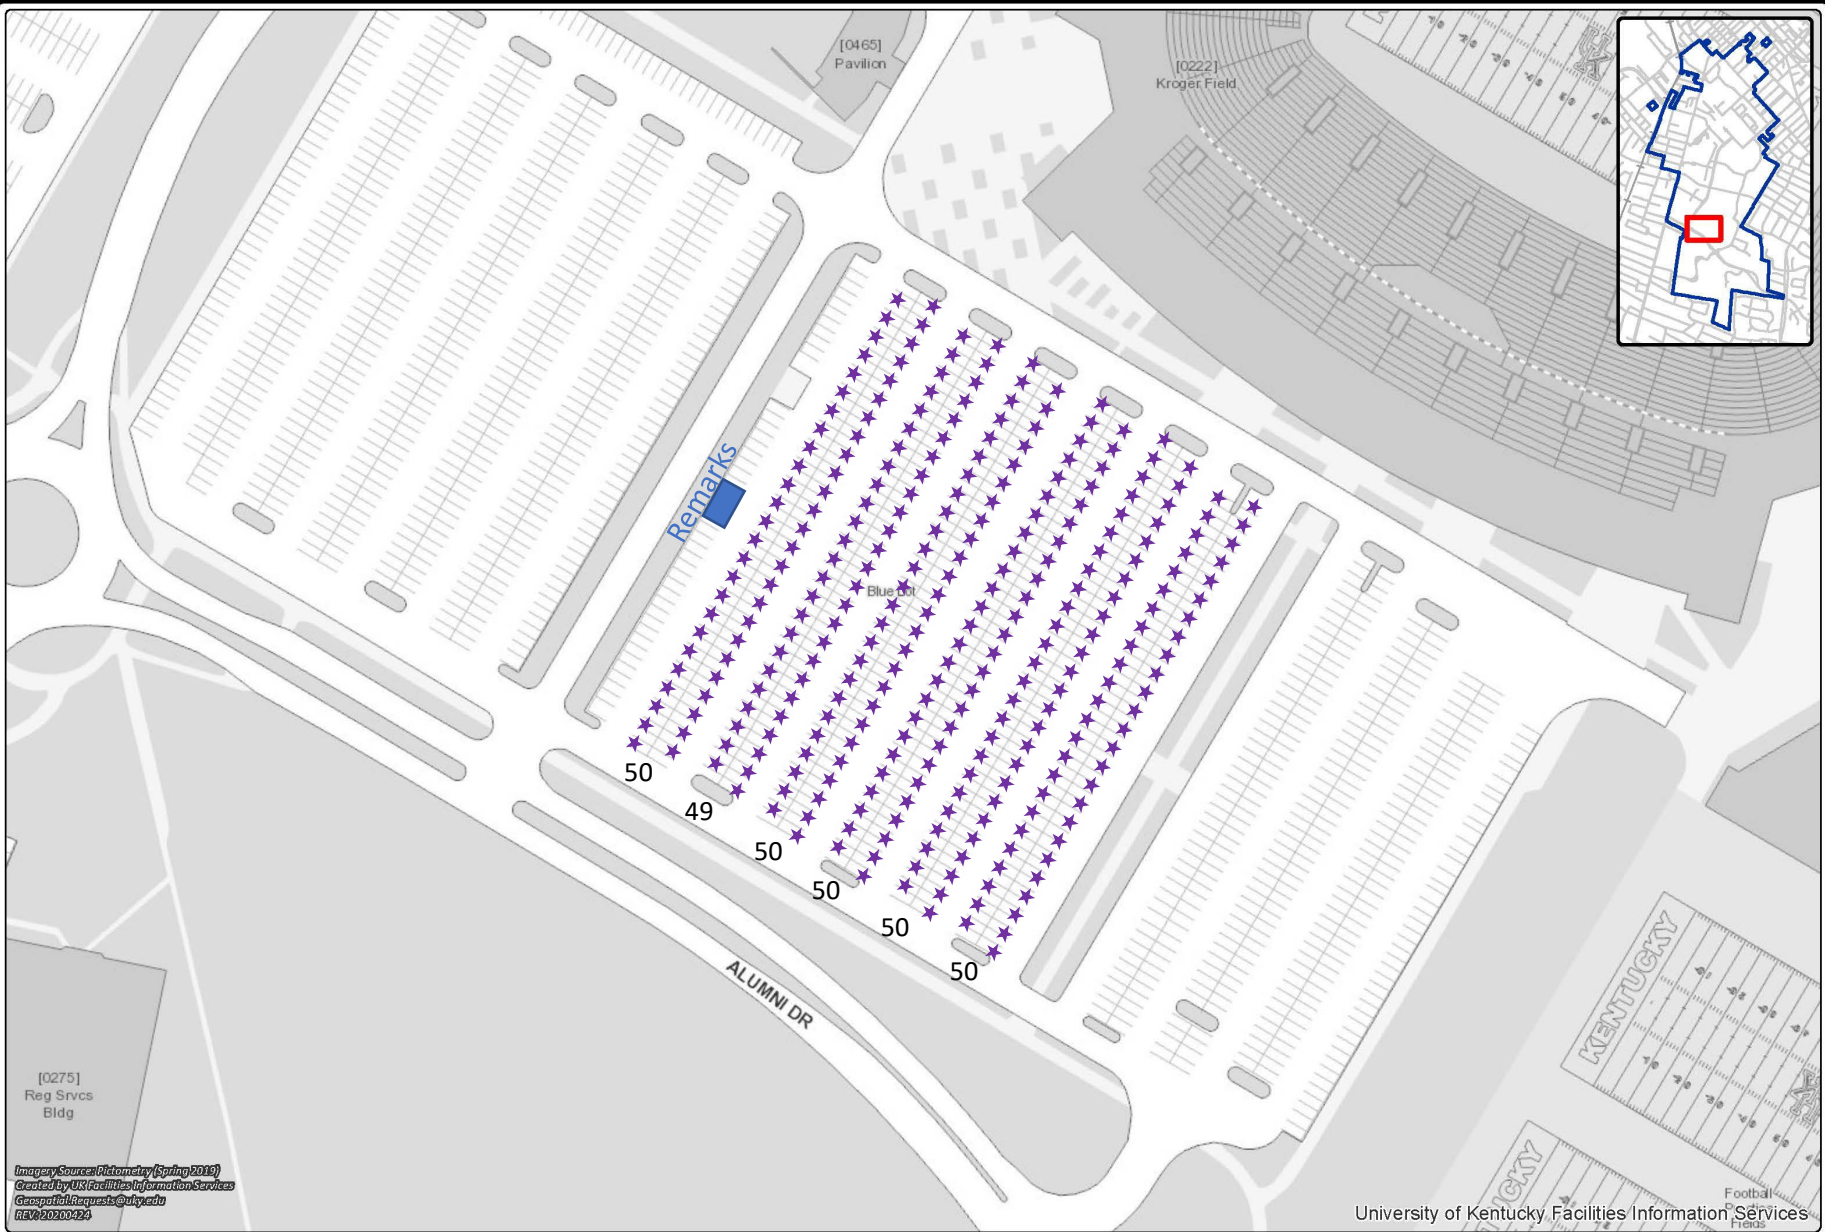

University of Kentucky Facilities Information Services